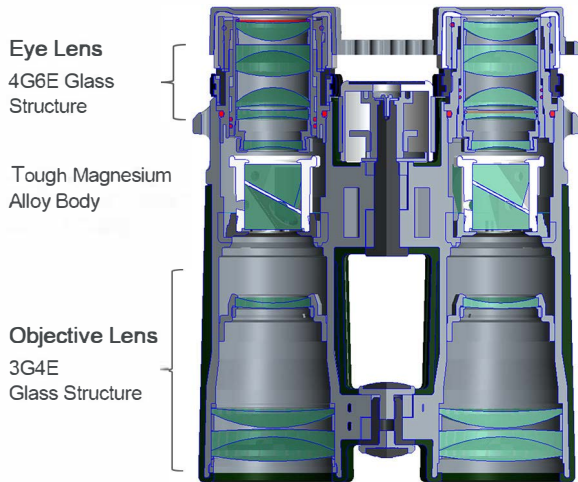

STRUCTURE

Quality HOYA ED glass, combined with advanced optical design, delivers a lightweight binocular that doesn't compromise on performance