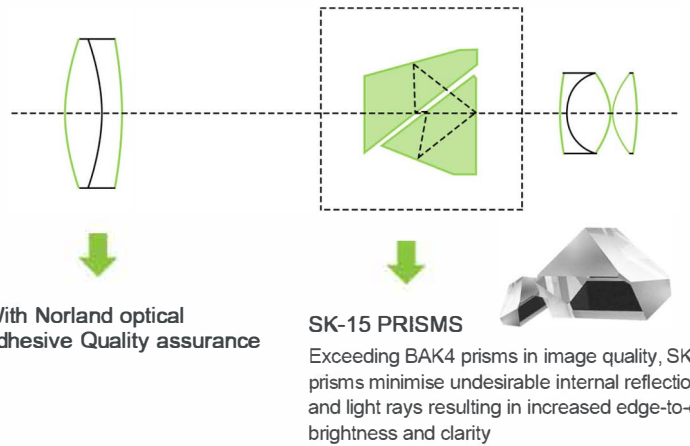

STRUCTURE

Quality HOYA ED glass, combined with advanced optical design, delivers a lightweight binocular that doesn't compromise on performance